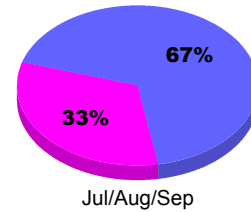

Gender Comparison 2012-2013

Legend: Male (blue), Female (magenta)